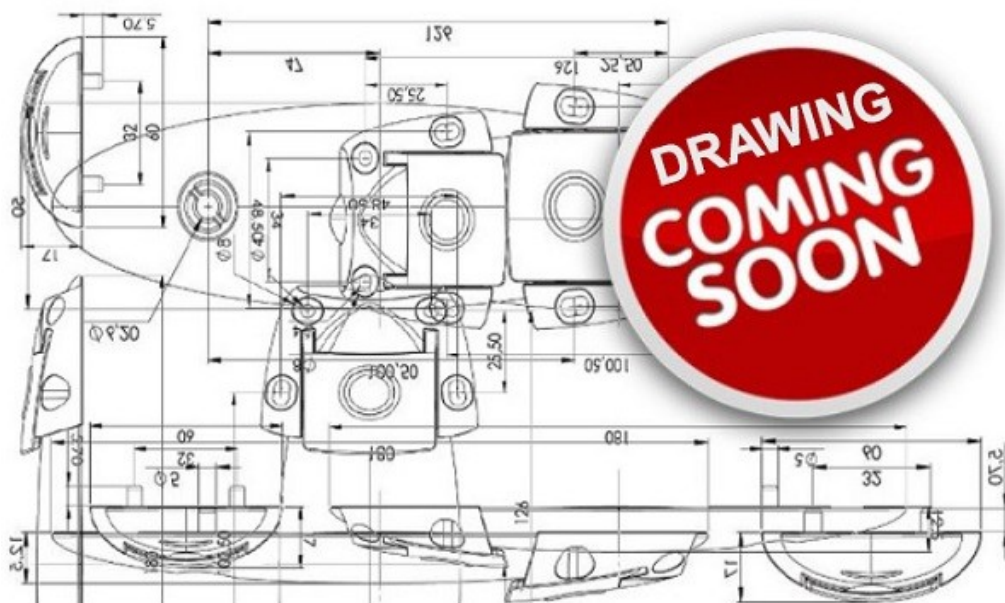

PRODUCT SHEET

Description:

Rail Handle "Lark", cc 128mm, 20x161mm, Oak - Oiled,W/Screws M4x22mm

Item number:

17.03.040-0

Units	Box	Carton	HS Code	Barcode
Pcs.			9403910090	 5704866517881

SISO A/S

Mileparken 11
DK-2740 Skovlunde
Denmark
VAT: 24786013